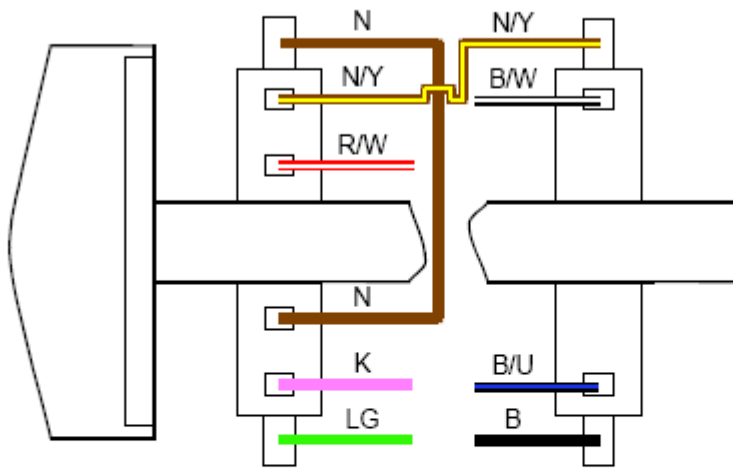

Mode Control Switch (R/H)

Wire colour key

| | |
|---|--------|
| B | Black |
| w | White |
| N | Brown |
| Y | Yellow |
| U | Blue |
| G | Green |
| K | Pink |
| R | Red |
| S | Slate |