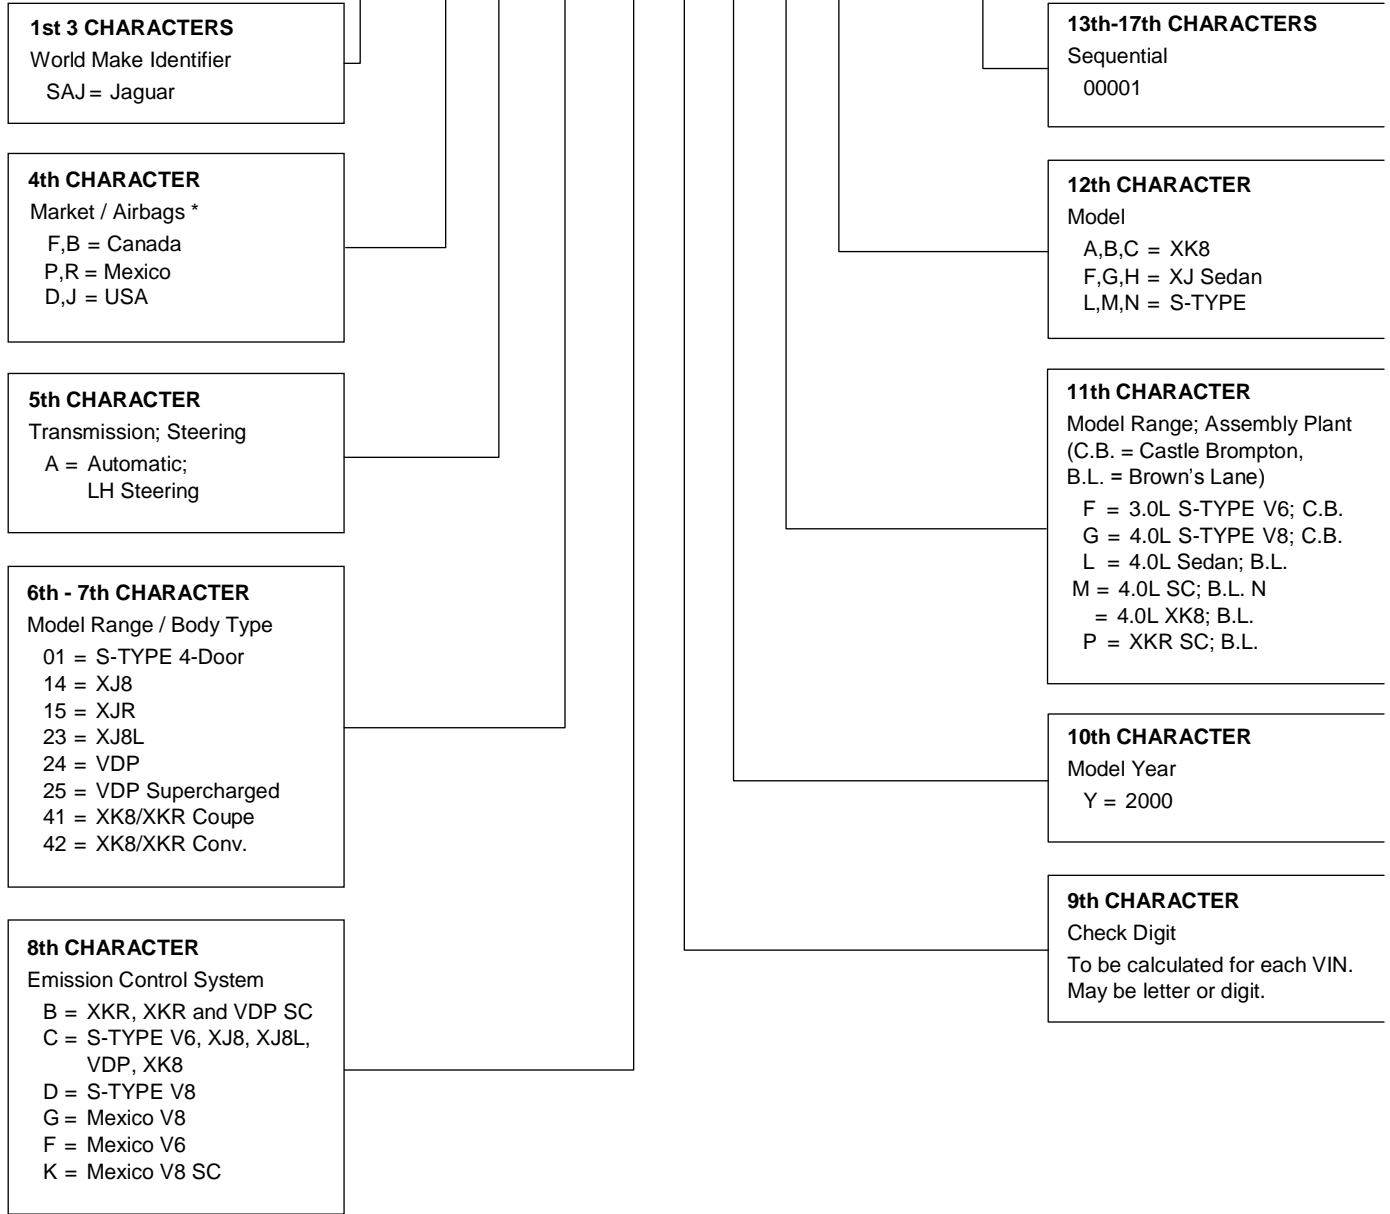

EXPLANATION OF 17-CHARACTER VEHICLE IDENTIFICATION NUMBER (VIN): Through 1999 MY

SAJNX124?WC72XXXX

EXPLANATION OF 17-CHARACTER VEHICLE IDENTIFICATION NUMBER (VIN): 2000 MY onward

SAJDA25B?YMFXXXXX

2004 MODEL YEAR VIN DECODER

2003 MODEL YEAR VIN DECODER

POSITION	DEFINITION	CHARACTERS
1-3	World Manufacturer ID	SAJ
4	Market/Airbags	F,G= Canada T,P = Mexico D,E= USA
5	Transmission/Steering	A = Automatic LHS B = Manual LHS
6-7	Vehicle Line/Body Type	01 = S-TYPE 4 Door Sedan 03 = S-TYPE SPORT 4 DR SEDAN 12 = XJ Sport 14 = XJ8 15 = XJR 24 = VDP 25 = Super V8 41 = XK8/XKR Coupe 42 = XK8/XKR Convertible 51 = X-TYPE 4 door sedan 52 = X-TYPE entry level 4 dr sedan 53 = X-TYPE Sport 4 dr sedan
8	Emission Control System	B = XKR,XJR/Super V8 B = Mexico 3.0 S-TYPE C = XJ8, XJ Sport, VDP, XK8, C = X-TYPE3.0 C = Mexico 4.2 S-TYPE D = X-TYPE 2.5 D = Mexico S-TYPE R E = Mexico X-TYPE 2.5 F = Mexico X-type 3.0 G = Mexico V8 normally aspirated K = Mexico V8 S/C T = US/CANADA S-TYPE 3.0 U = US/CANADA S-TYPE 4.2 V = US/CANADA S-TYPE R ?
9	Check Digit	
10	Model Year	3 = 2003 Model Year
11	Model Line & Assembly Plt	F = 3.0L S-TYPE V6;Castle Bromwich H= 4.2L S-TYPE V8;Castle Bromwich L = 4.0L Sedan; Browns Lane M = 4.0L S/C; Browns Lane 1 = 4.2L S-TYPE R; Castle Bromwich 2 = 4.2L XK8; Browns Lane 3 = 4.2 XKR S/C; Browns Lane W = 3.0L X-TYPE Halewood X = 2.5L X-TYPE Halewood
12	Model	A = XK8 F = XJ Sedan, Super V8 L, M, N =S-TYPE C, D = X-TYPE
13-17	Sequential	00001