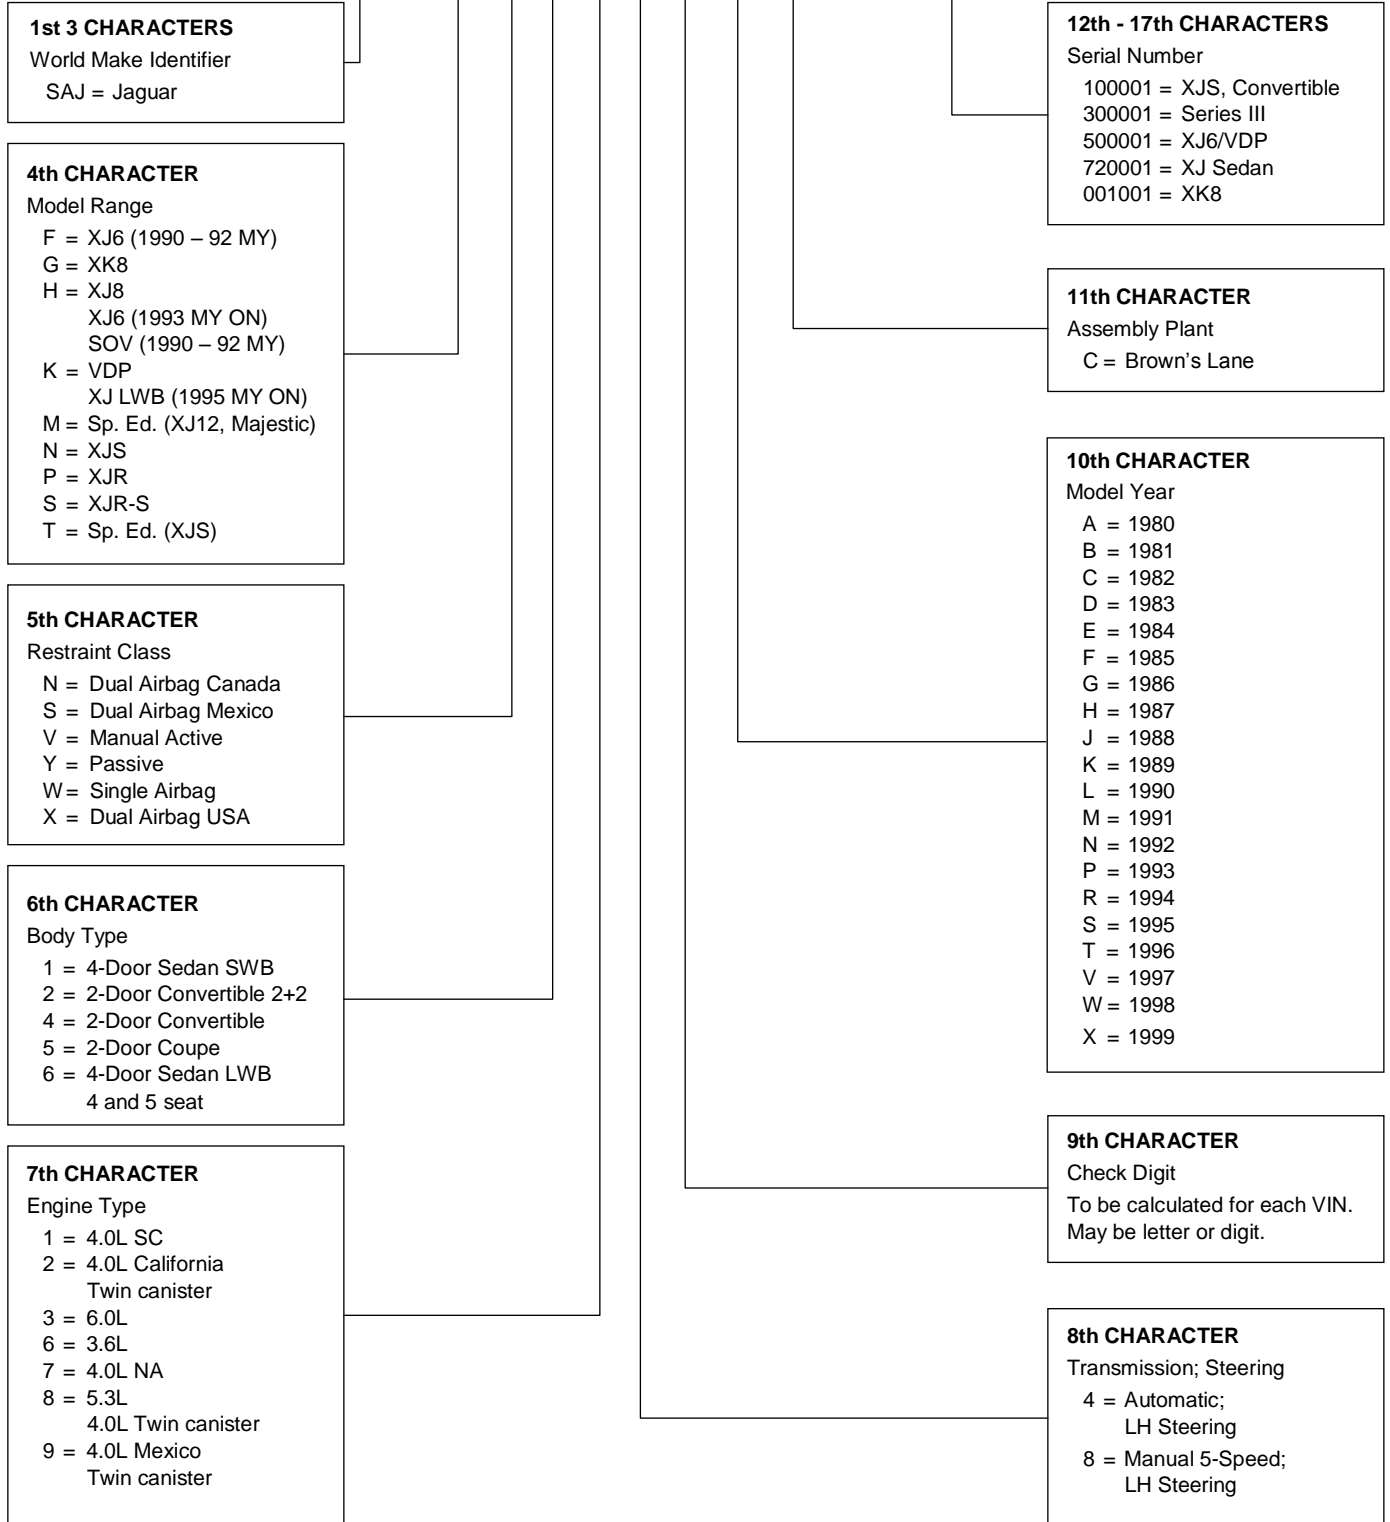

EXPLANATION OF 17-CHARACTER VEHICLE IDENTIFICATION NUMBER (VIN): Through 1999 MY

SAJNX124?WC72XXXX

EXPLANATION OF 17-CHARACTER VEHICLE IDENTIFICATION NUMBER (VIN): 2000 MY onward

SAJDA25B?YMFXXXXX

2004 MODEL YEAR VIN DECODER

2003 MODEL YEAR VIN DECODER

POSITION	DEFINITION	CHARACTERS
1-3	World Manufacturer ID	SAJ
4	Market/Airbags	F,G= Canada T,P = Mexico D,E= USA
5	Transmission/Steering	A = Automatic LHS B = Manual LHS
6-7	Vehicle Line/Body Type	01 = S-TYPE 4 Door Sedan 03 = S-TYPE SPORT 4 DR SEDAN 12 = XJ Sport 14 = XJ8 15 = XJR 24 = VDP 25 = Super V8 41 = XK8/XKR Coupe 42 = XK8/XKR Convertible 51 = X-TYPE 4 door sedan 52 = X-TYPE entry level 4 dr sedan 53 = X-TYPE Sport 4 dr sedan
8	Emission Control System	B = XKR,XJR/Super V8 B = Mexico 3.0 S-TYPE C = XJ8, XJ Sport, VDP, XK8, C = X-TYPE3.0 C = Mexico 4.2 S-TYPE D = X-TYPE 2.5 D = Mexico S-TYPE R E = Mexico X-TYPE 2.5 F = Mexico X-type 3.0 G = Mexico V8 normally aspirated K = Mexico V8 S/C T = US/CANADA S-TYPE 3.0 U = US/CANADA S-TYPE 4.2 V = US/CANADA S-TYPE R ?
9	Check Digit	
10	Model Year	3 = 2003 Model Year
11	Model Line & Assembly Plt	F = 3.0L S-TYPE V6;Castle Bromwich H= 4.2L S-TYPE V8;Castle Bromwich L = 4.0L Sedan; Browns Lane M = 4.0L S/C; Browns Lane 1 = 4.2L S-TYPE R; Castle Bromwich 2 = 4.2L XK8; Browns Lane 3 = 4.2 XKR S/C; Browns Lane W = 3.0L X-TYPE Halewood X = 2.5L X-TYPE Halewood
12	Model	A = XK8 F = XJ Sedan, Super V8 L, M, N =S-TYPE C, D = X-TYPE
13-17	Sequential	00001